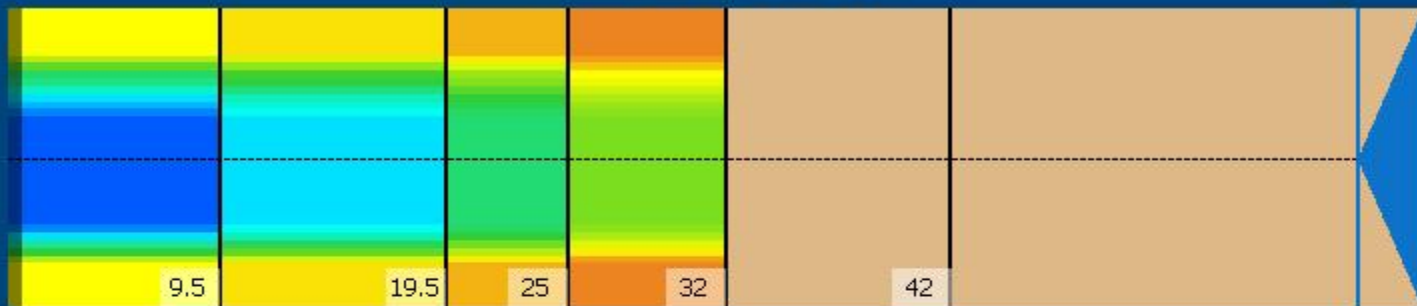

Mode: Clean and Condition

Speed: Max Clean

Start Cleaner Spray: 0 Feet

Start Squeegee: 0 Feet

Start Conditioning: 6 Inches

Split Pattern: No

| | | | | | |
|--------|------|---------|--------|------|---------|
| Zone 1 | Avg | Ratio | Zone 2 | Avg | Ratio |
| Left | 26.8 | 3.4 : 1 | Left | 23.6 | 3.3 : 1 |
| Right | 26.8 | 3.4 : 1 | Right | 23.6 | 3.3 : 1 |
| Center | 91.0 | | Center | 78.0 | |
| Zone 3 | Avg | Ratio | Zone 4 | Avg | Ratio |
| Left | 18.2 | 3.2 : 1 | Left | 12.6 | 3.3 : 1 |
| Right | 18.2 | 3.2 : 1 | Right | 12.6 | 3.3 : 1 |
| Center | 58.0 | | Center | 41.0 | |
| Zone 5 | Avg | Ratio | | | |
| Left | 0.0 | 1.0 : 1 | | | |
| Right | 0.0 | 1.0 : 1 | | | |
| Center | 0.0 | | | | |

MASTER2017-2

Conditioner:

Cleaner:

Zone Configuration

Cleaner Transition